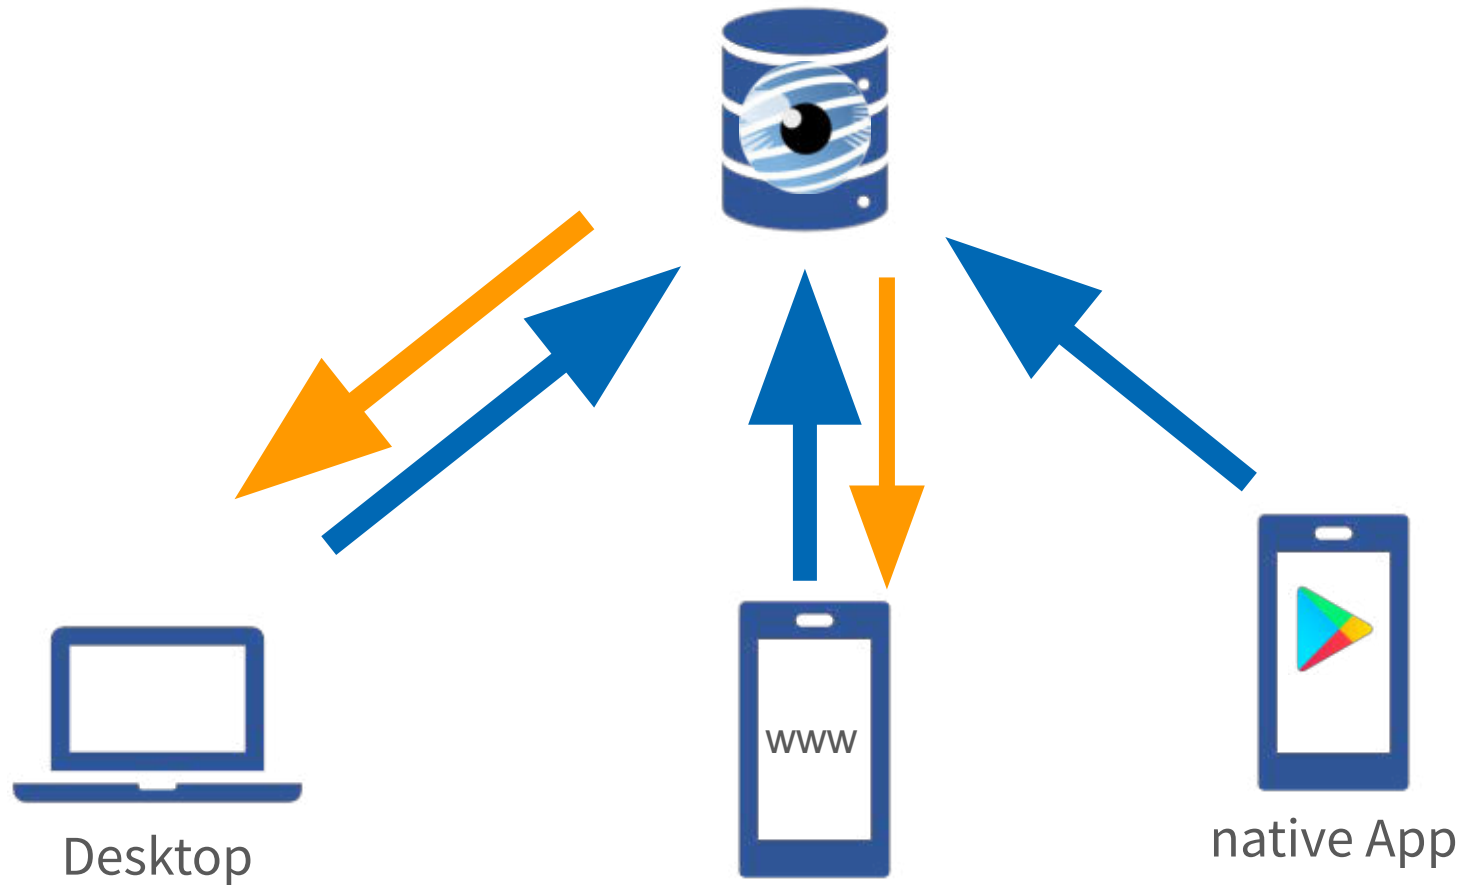

Vorstellung Meldeportal

zentrale SQL Datenbank

Meldeaktion &
mobile Version